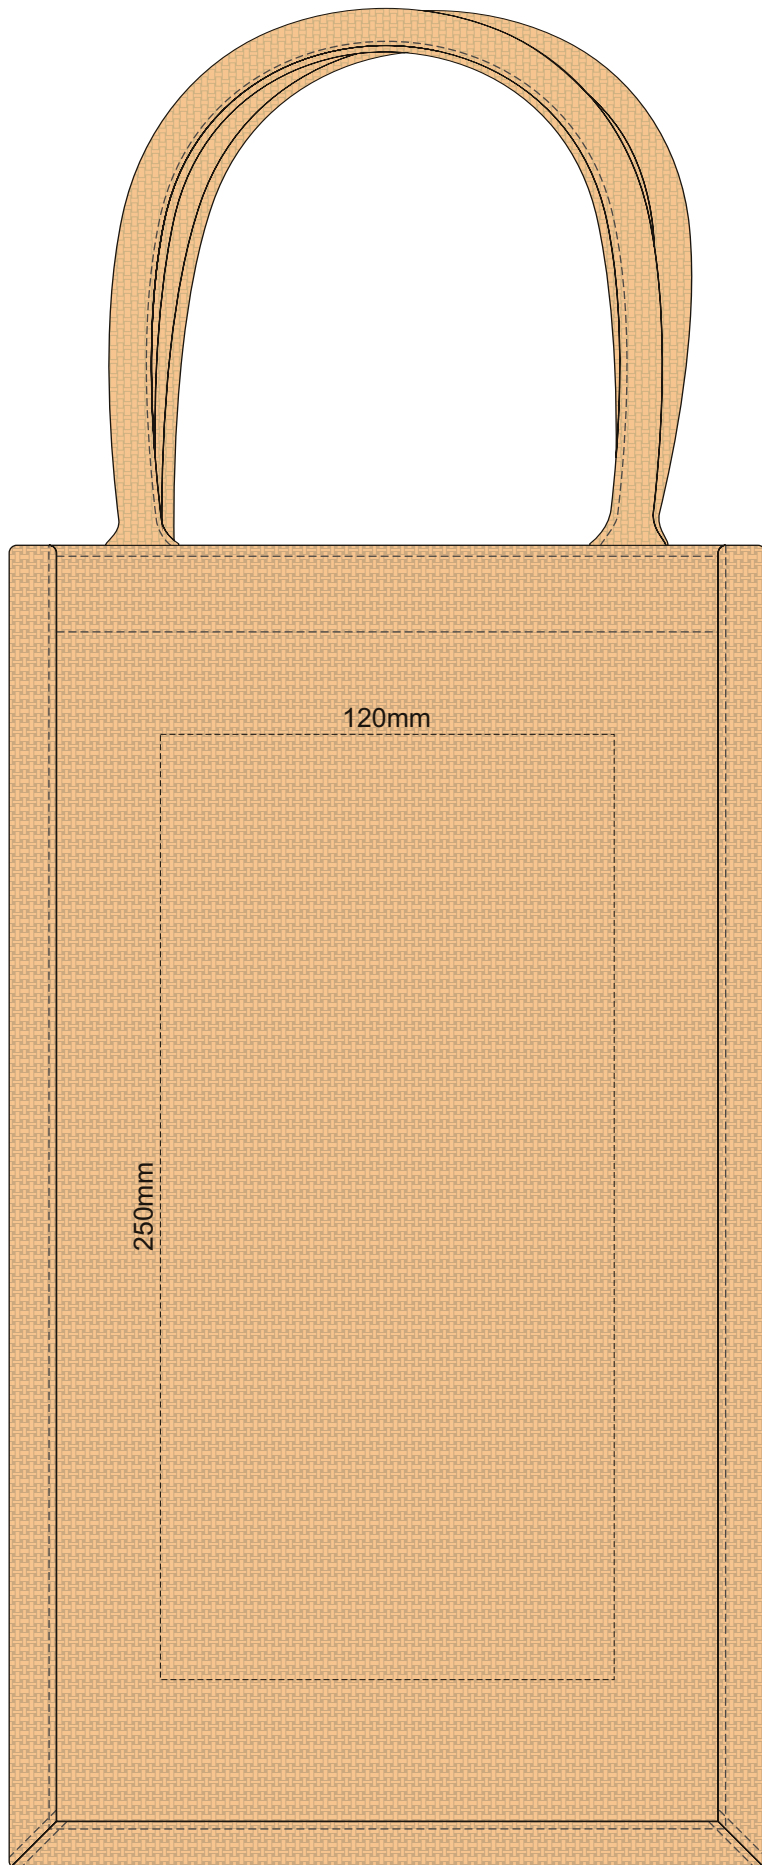

Screen Print  
Digital Transfer

Actual Size: **50%** when viewed on **A4** paper

Screen Print:  
Please be aware the artwork will be significantly affected by the texture of the bag.